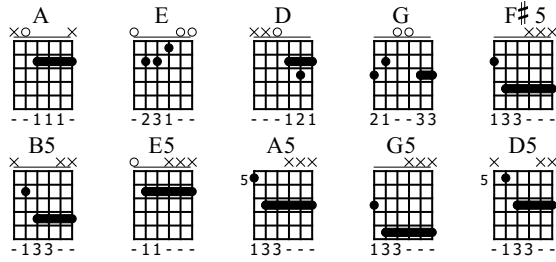

I Ain't No Nice Guy

Motorhead
March Or Die

Words & Music by Ian Kilmister & Saul Hudson

Tune down 1/2 step

- ① = D# ④ = C#
- ② = A# ⑤ = G#
- ③ = F# ⑥ = D#

Moderate ♩ = 75

Intro

A E D

N-Gt

f

TAB

A E D

TAB

Verse 1

A E D

T
A
B

TAB

Guitar Solo

A5 G5 A5 F#5 B5 F#5 B5 E5 A5 G5

7 5 7 4 4 4 4 2 7 7 5
5 3 5 2 2 2 2 0 5 5 3

Verse 3

D5 A5 G5 A5 A E

7 7 7 7 (7) 2 2 2 2 0 0 0 0 0 0 0 0
5 5 3 5 5 (5) 0 0 0 0 2 2 2 2 0 0 0 0

D A E

D A E

TAB

2	2	2	2	2	2	2	2	2	2	0	0	0	0	0	0	0
3	3	3	3	3	3	3	3	3	3	0	0	0	0	0	0	0
0	0	0	0	0	0	0	0	0	0	0	1	1	1	1	1	0

D A E

TAB

2	2	2	2	2	2	2	2	2	2	0	0	0	0	0	0	0
3	3	3	3	3	3	3	3	3	3	0	0	0	0	0	0	0
0	0	0	0	0	0	0	0	0	0	0	1	1	1	1	1	0