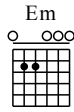

Canción Del Mariachi

Los Lobos feat. Antonio Banderas

Desperado (1995)

♩ = 126

1

T
A
B

2-3-0-2-3-0 2-3-0 0 0 2 2 0 0 1

8

Music & Lyrics: Cesar Rosas

Press F5 for Lyrics

20

7-7 7-7 8-7 7 8-7 7 5 5-5 5-5 7-5 5-5 7 8-8 8-8 8-8 9 9 8

Verse
Soy un ... Verse

Musical notation for measures 23-28. The top staff shows a melodic line with triplets and a whole note. The bottom staff shows guitar chords and fingerings: 5-5-7-7, 2-3-4-5, 9, 8, 7, 7, 8-7, 10-8-7, 9.

Verse
Me gus - Verse

Musical notation for measures 39-44. The top staff shows a melodic line with triplets and a whole note. The bottom staff shows guitar chords and fingerings: 7-5-8-7, 5-2-7-4, 2-3-5, 0-0, 2, 7-7-8-8, 7-7-8-8, 7-7-8-8, 7-7-8-8, 7-7-8-8, 7-7-8-8, 8-9, 8-9.

52

5-12-8-12-12-8-12-0-12 11-12-10-12-0-12 11-12-10-12-0-12 12-12-8-12-0-12 12-12-8-12-0-12

55

11-12-10-12-0-11-10-12-0-10-12 0-12-8-12-0-12-8-12-0-12 8-12 10-10-8-10-8-7-8-7-5-7-7

58

3-5-3-2-3-2-0-3-0-3-0-1 0-0-2-0-1-0 2-0-2-0-4-2-0 4-2-0 3-2