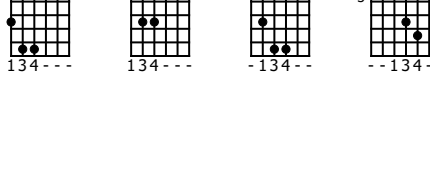

All the Small Things

blink-182
Enema of the State

Words & Music by blink-182

Standard tuning
♩ = 152

INTRO

♩ = 153 ♩ = 149

E-Guitar and TAB notation for the first system of the Intro. Includes a *mf* dynamic marking and a guitar diagram.

Second system of the Intro. Includes a *P.M.* marking and a guitar diagram.

Third system of the Intro. Includes a *P.M.* marking and a guitar diagram.

VERSE

First system of the Verse. Includes a *P.M.* marking and a guitar diagram.